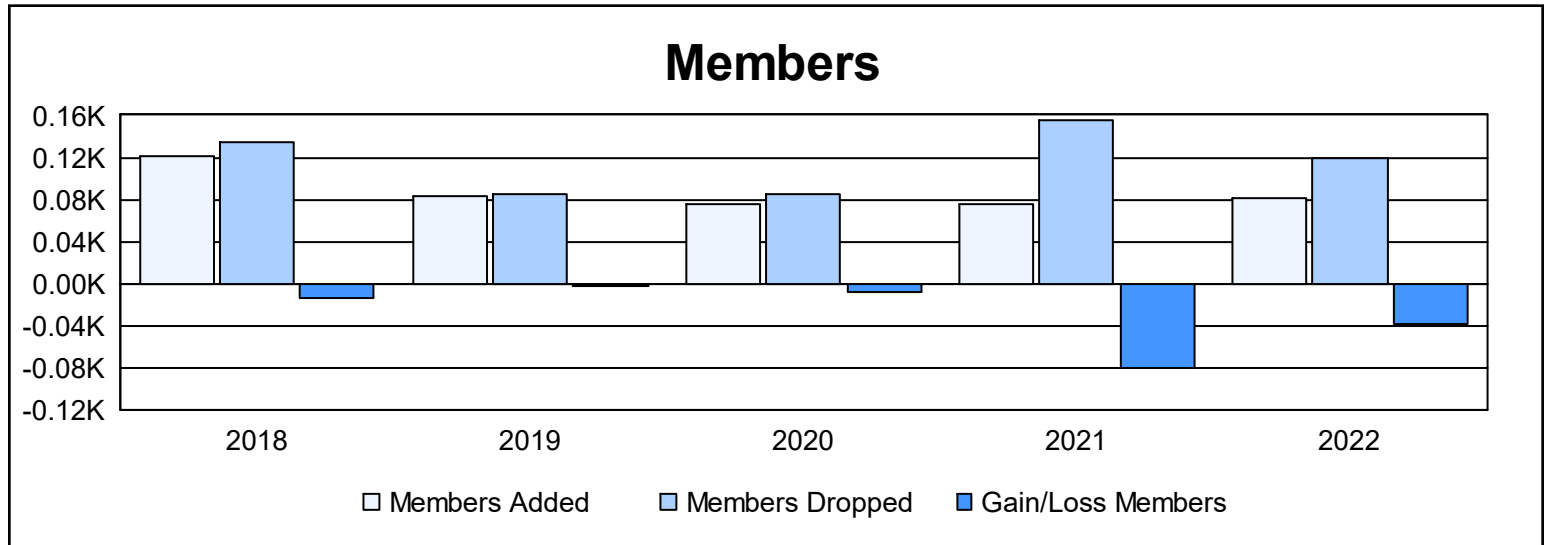

Year	New Clubs	Dropped Clubs	Gain/ Loss Clubs	New Members	Charter Members	Reinstate Members	Transfer Members	Total Member Added	Total Members Dropped	Gain/ Loss Members
2017-2018	1	1	0	94	20	4	3	121	135	-14
2018-2019	0	0	0	79	1	2	1	83	85	-2
2019-2020	0	2	-2	68	2	2	4	76	85	-9
2020-2021	1	2	-1	45	25	3	2	75	156	-81
2021-2022	0	1	-1	72	1	7	2	82	120	-38
<b>Average</b>	<b>0</b>	<b>1</b>	<b>-1</b>	<b>72</b>	<b>10</b>	<b>4</b>	<b>2</b>	<b>87</b>	<b>116</b>	<b>-29</b>

### Membership Composition June 2022 Cumulative