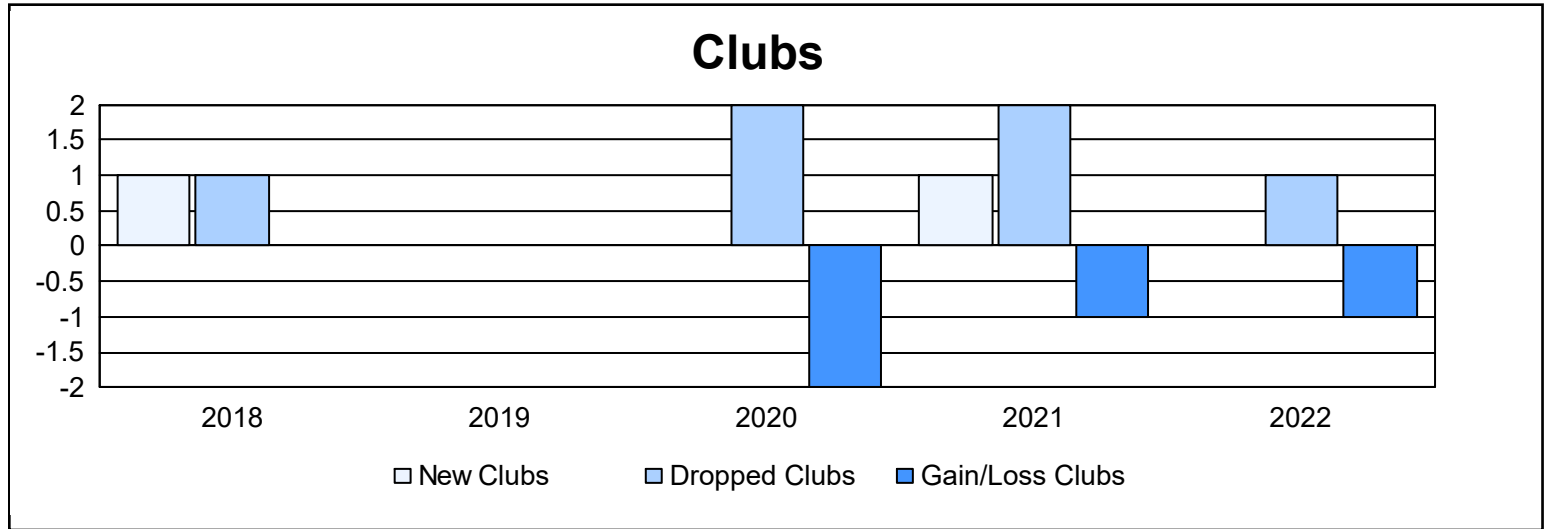

Year	New Clubs	Dropped Clubs	Gain/ Loss Clubs	New Members	Charter Members	Reinstate Members	Transfer Members	Total Member Added	Total Members Dropped	Gain/ Loss Members
2017-2018	1	1	0	94	20	4	3	121	135	-14
2018-2019	0	0	0	79	1	2	1	83	85	-2
2019-2020	0	2	-2	68	2	2	4	76	85	-9
2020-2021	1	2	-1	45	25	3	2	75	156	-81
2021-2022	0	1	-1	72	1	7	2	82	120	-38
<b>Average</b>	<b>0</b>	<b>1</b>	<b>-1</b>	<b>72</b>	<b>10</b>	<b>4</b>	<b>2</b>	<b>87</b>	<b>116</b>	<b>-29</b>

### Membership Composition June 2022 Cumulative