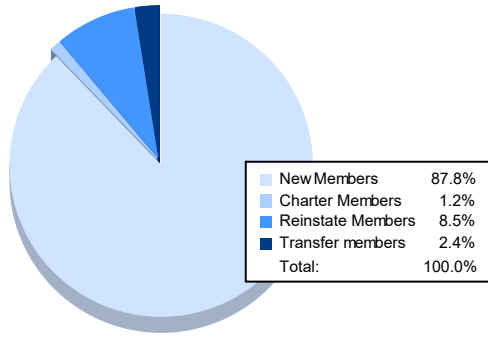

Year	New Clubs	Dropped Clubs	Gain/ Loss Clubs	New Members	Charter Members	Reinstate Members	Transfer Members	Total Member Added	Total Members Dropped	Gain/ Loss Members
2017-2018	1	1	0	94	20	4	3	121	135	-14
2018-2019	0	0	0	79	1	2	1	83	85	-2
2019-2020	0	2	-2	68	2	2	4	76	85	-9
2020-2021	1	2	-1	45	25	3	2	75	156	-81
2021-2022	0	1	-1	72	1	7	2	82	120	-38
<b>Average</b>	<b>0</b>	<b>1</b>	<b>-1</b>	<b>72</b>	<b>10</b>	<b>4</b>	<b>2</b>	<b>87</b>	<b>116</b>	<b>-29</b>

### Membership Composition June 2022 Cumulative